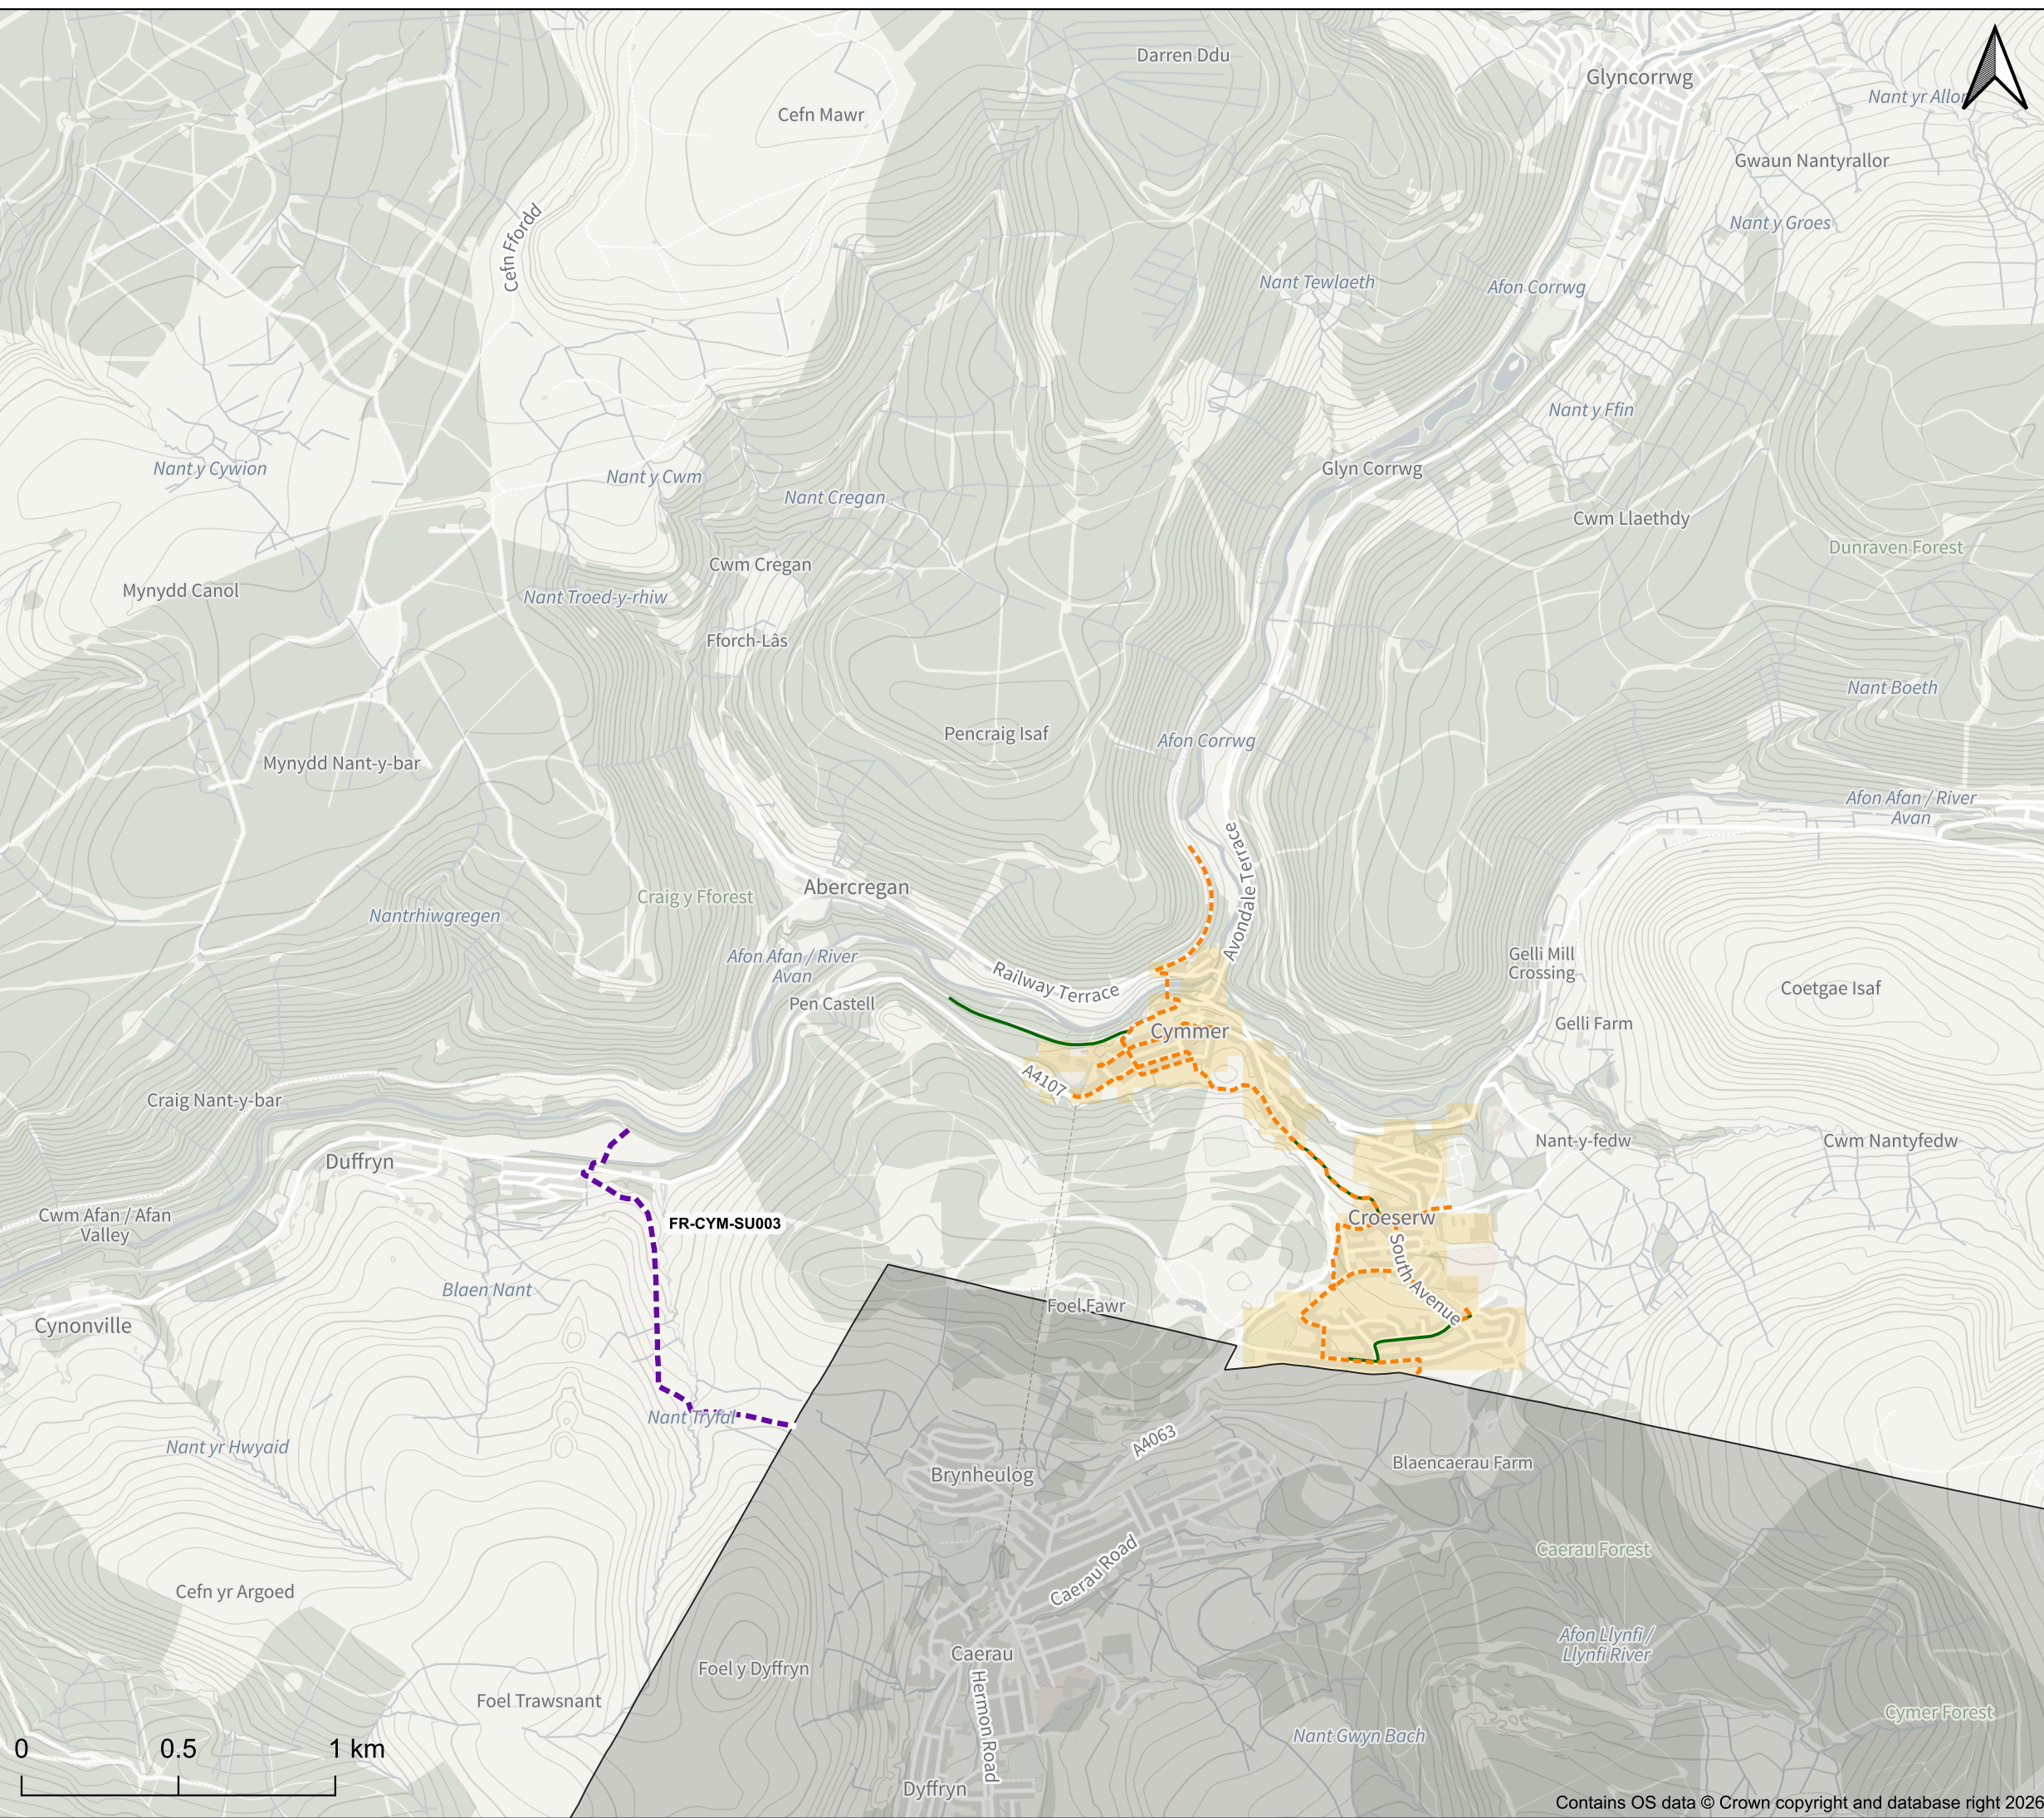

# Neath Port Talbot ATNM Update: Margam

Map 6 of 11

## Legend

-  New or Amended Future Routes
-  Unchanged Route
-  Existing Routes
-  Neath Port Talbot Boundary
-  Designated Settlement

# Neath Port Talbot ATNM Update: Croeserw

Map 7 of 11