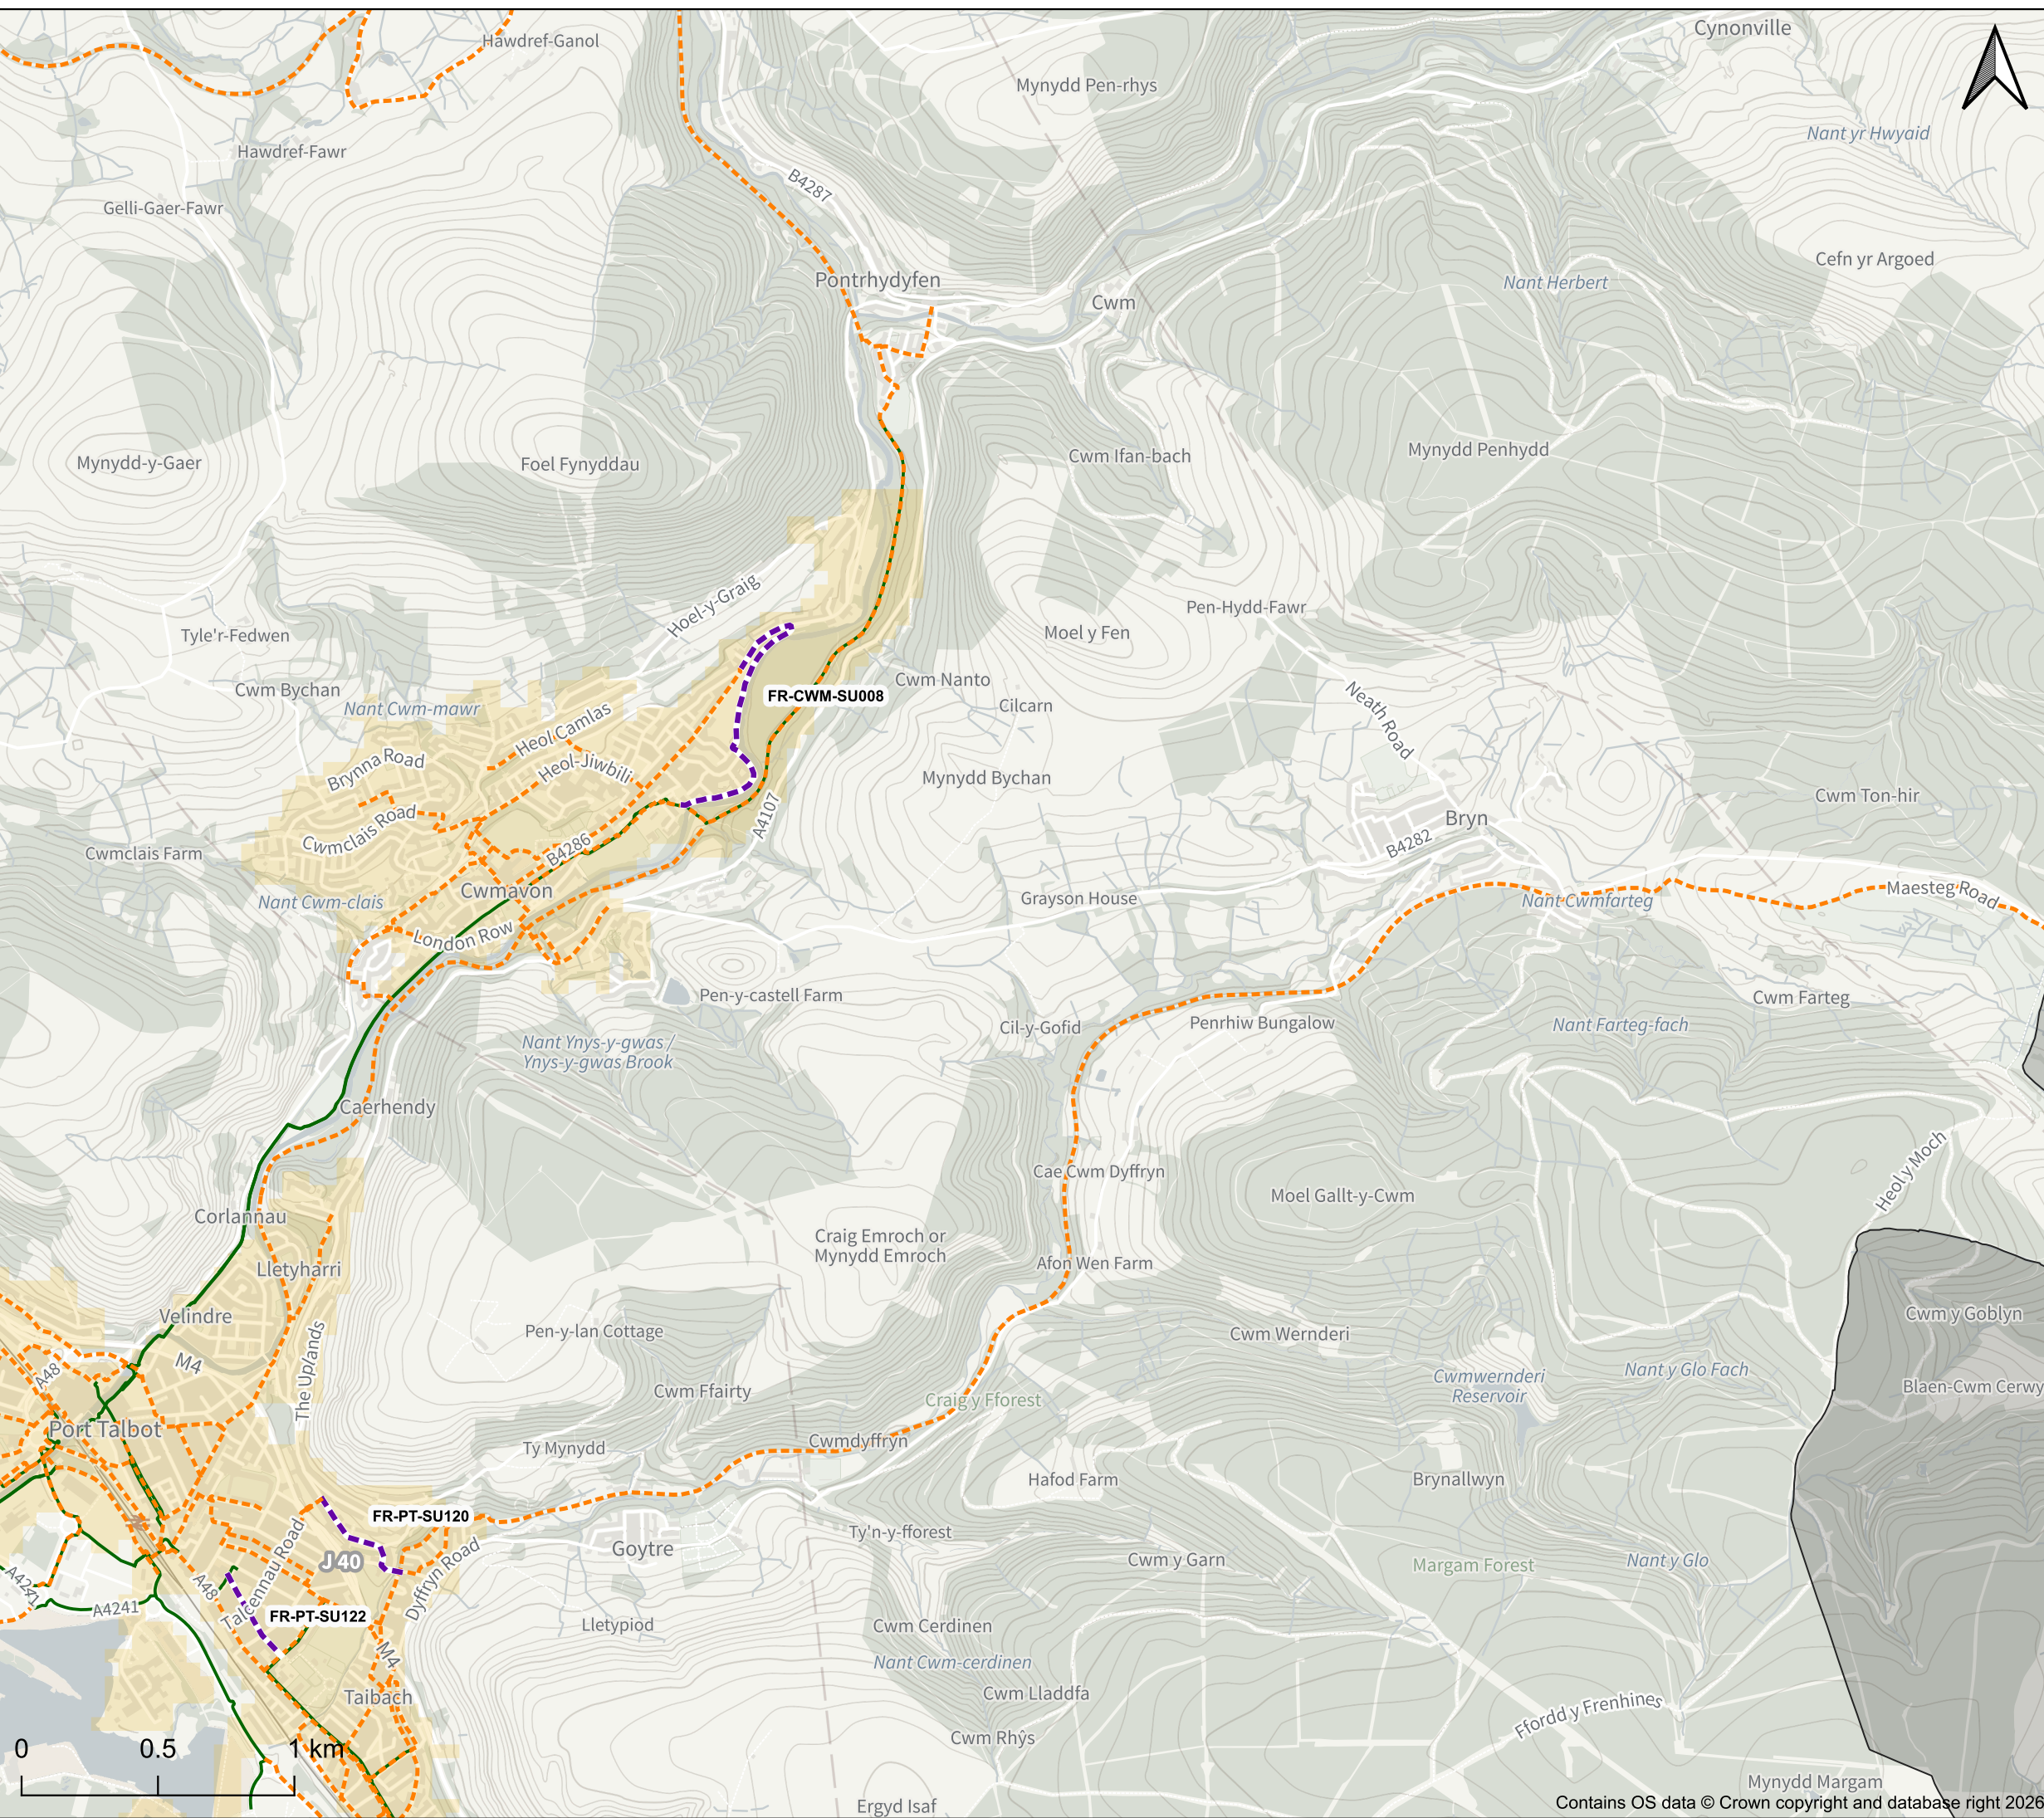

## Legend

-  New or Amended Future Routes
-  Unchanged Route
-  Existing Routes
-  Neath Port Talbot Boundary
-  Designated Settlement