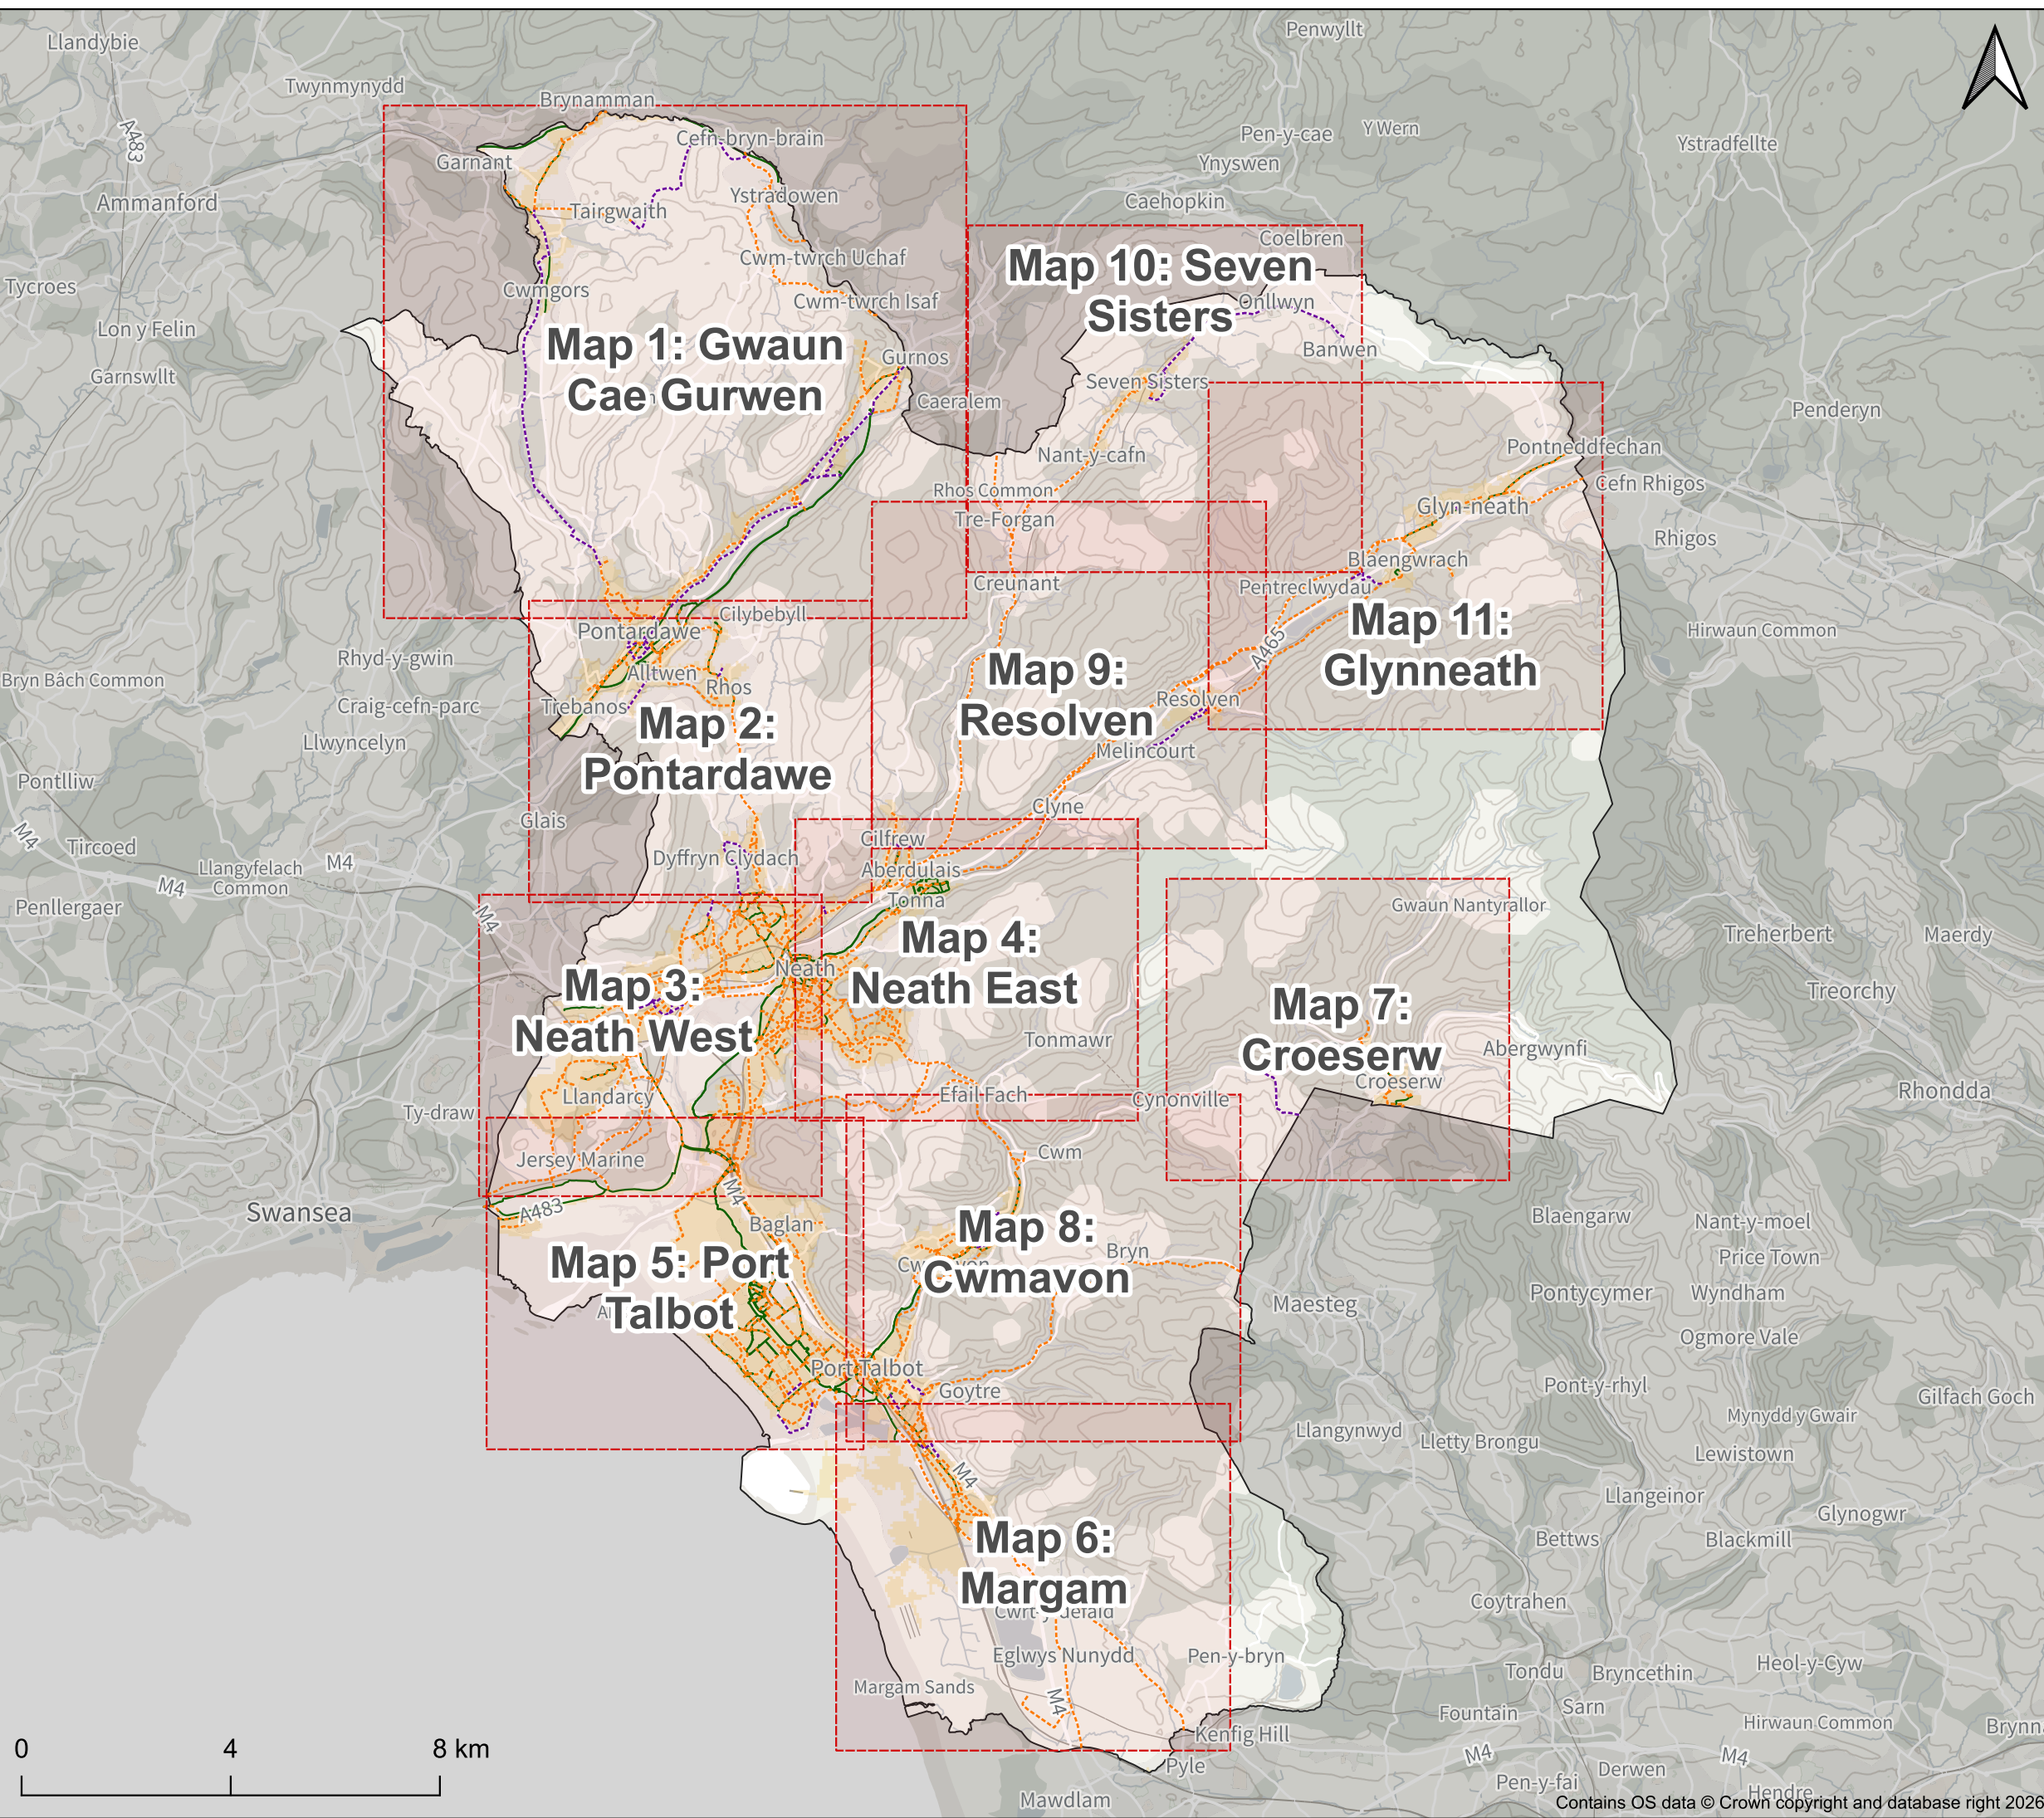

## Legend

-  New or Amended Future Routes
-  Unchanged Route
-  Existing Routes
-  Neath Port Talbot Boundary
-  Designated Settlement