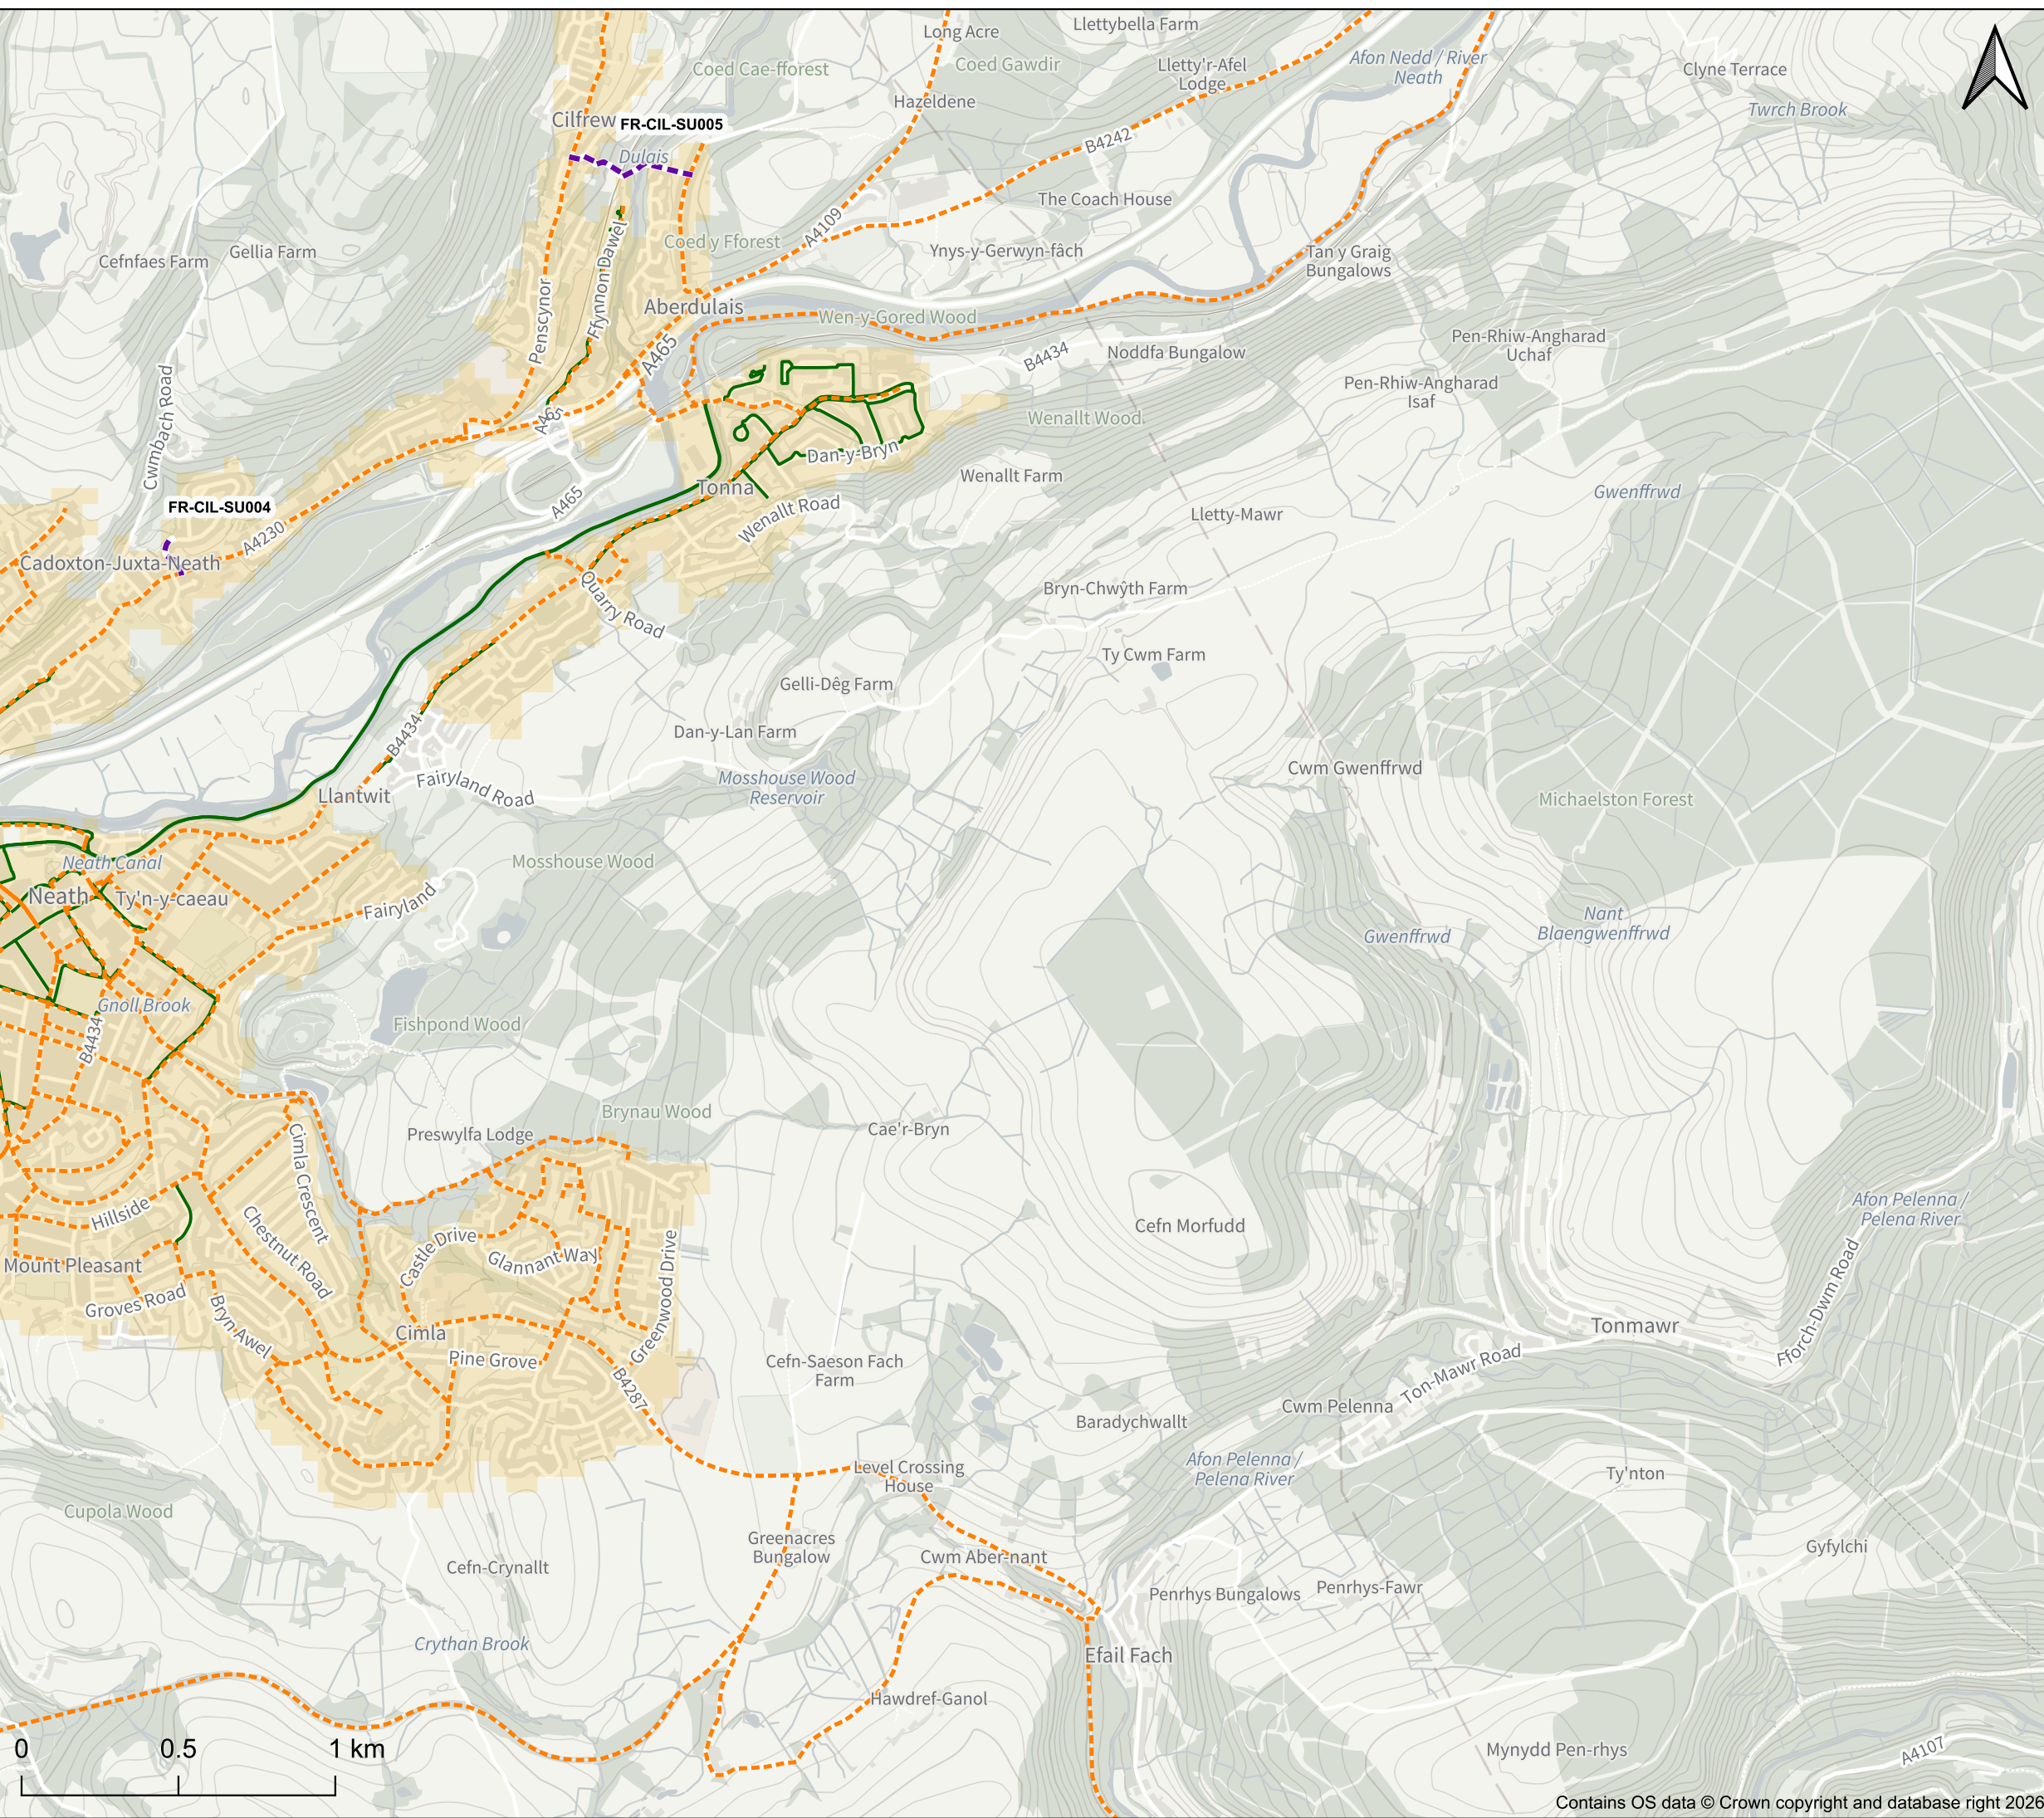

## Legend

- New or Amended Future Routes
- Unchanged Route
- Existing Routes
- Neath Port Talbot Boundary
- Designated Settlement